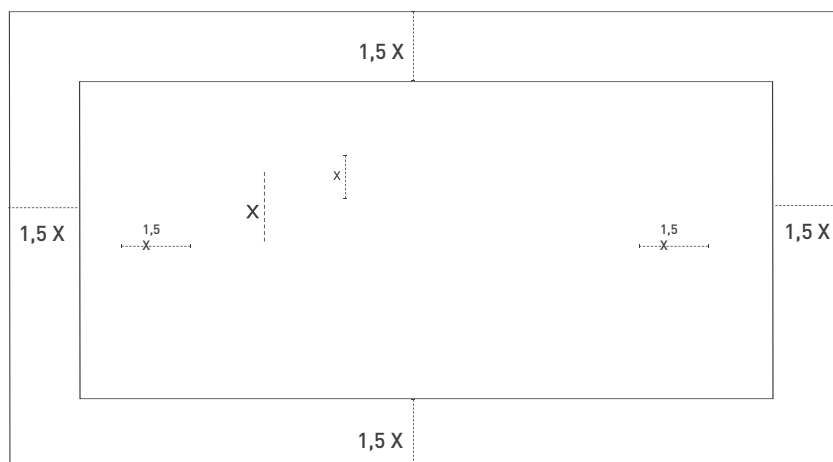

## 01 LOGO / COMPOSITION, SIZE AND MARGINS

---

As a graphic and typographic unit, the ISC High Performance logo is to be seen as a set unit. It may ONLY be used in the versions shown below:

When used with a minimum height of 15 mm

When used with a minimum height of 10 mm

The ISC logo may not be modified by adding text or other elements. Exceptions of this rule are variations of the above logo provided by Prometheus GmbH. A defined clear space free from typography or graphics must always be left on all four sides of the logo. This space may not be less than the height of the 'ISC' text element (x):

## 02 ISC SLOGAN LOGO / MARGINS

A defined clear space free from typography or graphics must always be left on all four sides of the ISC slogan logo. This space may not be less than the height of the 'ISC' text element (x):