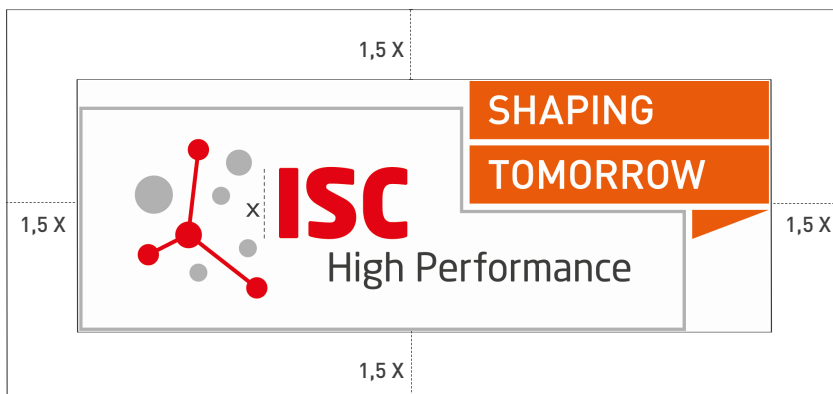

02 ISC SLOGAN LOGO / MARGINS

A defined clear space free from typography or graphics must always be left on all four sides of the ISC slogan logo. This space may not be less than the height of the 'ISC' text element (x):