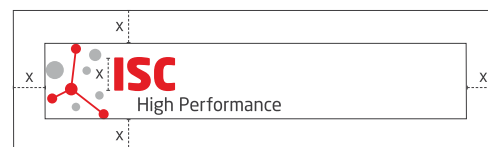

## 01 LOGO / COMPOSITION, SIZE AND MARGINS

---

As a graphic and typographic unit, the ISC High Performance logo is to be seen as a set unit. It may ONLY be used in the versions shown below:

When used with a minimum height of 15 mm

When used with a minimum height of 10 mm

The ISC logo may not be modified by adding text or other elements. Exceptions of this rule are variations of the above logo provided by Prometheus GmbH. A defined clear space free from typography or graphics must always be left on all four sides of the logo. This space may not be less than the height of the 'ISC' text element (x):